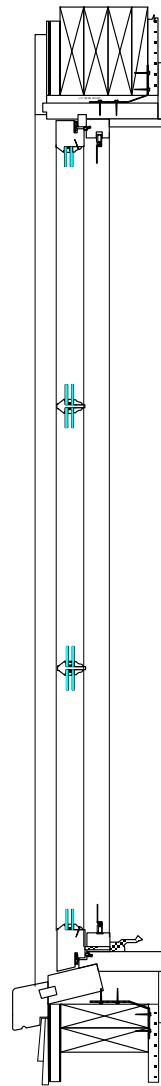

## CASEMENT WINDOWS

### CONFIGURATIONS AVAILABLE:

Straight-cut, Arch-top, Round-top, Gothic-top,  
Circular, Oval, and Geometric  
Bowed in plan with straight or curved glass.  
Casement windows are out-swing only.

### STANDARDS:

- 1) 2-1/4" Thick mahogany sash are double  
rabated to receive high performance Swiss gaskets.
- 2) 1" Wide true divided light muntins with our  
faux-putty exterior profile.
- 3) 5/4" Mahogany jambs, 8/4" Mahogany sill noses.
- 4) Under screen Truth roto-operators.
- 5) Solid lacquered brass hinges & handles.
- 6) Hydrochrom high performance urethane paint.

### OPTIONS:

- 1) True divided light (TDL) muntins as narrow as 7/8" with  
insulating glass.
- 2) Interior wood spieces to match individual room trim.
- 3) Insulated glass: Warm-edge spacers in a variety of colors.  
Low-E, Argon fill, storm resistant laminated glass, tempered,  
Restoration glass over Low-E, Art glass, Acoustic glazing.
- 5) Custom Casings, Sill-noses, Muntins, and other accesories.
- 6) Egress hardware is available.
- 7) Copper and aluminum cladding.
- 8) Custom cast push-bars in a variety of alloys an finishes.