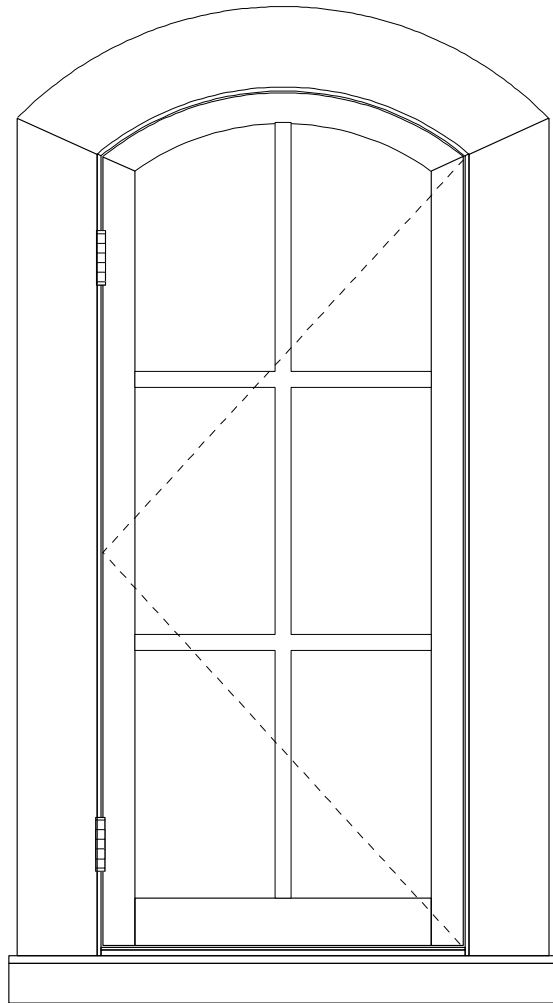

## CASEMENT WINDOWS

### CONFIGURATIONS AVAILABLE:

Straight-cut, Arch-top, Round-top, Gothic-top,  
Circular, Oval, and Geometric  
Bowed in plan with straight or curved glass.  
Casement windows are out-swing only.

### STANDARDS:

- 1) 2-1/4" Thick mahogany sash are double  
rabated to receive high performance Swiss gaskets.
- 2) 1" Wide true divided light muntins with our  
faux-putty exterior profile.
- 3) 5/4" Mahogany jambs, 8/4" Mahogany sill noses.
- 4) Under screen Truth roto-operators.
- 5) Solid lacquered brass hinges & handles.
- 6) Hydrochrom high performance urethane paint.