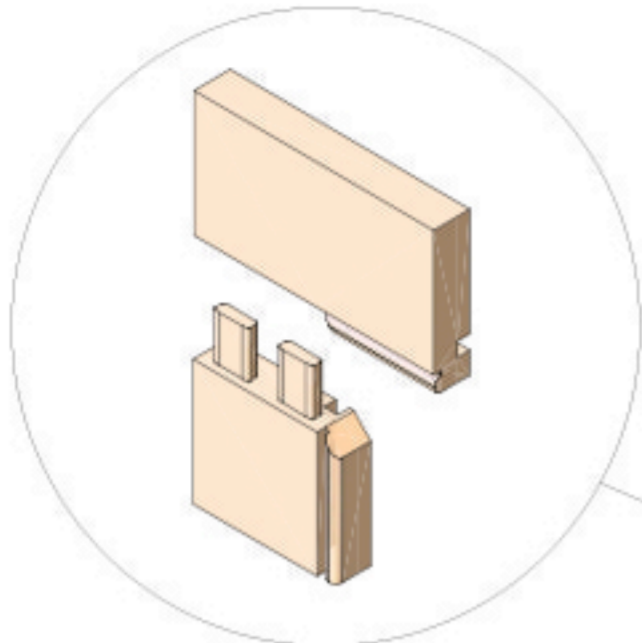

DOUBLE-HUNG WINDOW STANDARD FEATURES

Woodworking & Design LLC
J.S. BENSON
BUILDING CUSTOM WINDOWS SINCE 1978

1741 Route 7 South, Middlebury, VT 05753
Tel. 802-254-3515 • Fax 802-254-4874
www.jsbensonwoodworking.com

Traditional Beaded Casings
Mortice & Tenoned

Adjustable Interlock Brass Jamb Liners
with concealed spring balances.
Traditional Weight & Pulley also available.

One Piece Checkrails with
Pegged Through Tenons

Full 8/4 Sill Nose
with Traditional Detailing

Many interior woods available

7/8" True Divided Light Muntins

Low-E Argon Insulating Glass
U-Value .29 Meets Energy Code
Warm Edge Technology Seals
10 Year Warranty.
Restoration glass also available
insulated or single glazed.