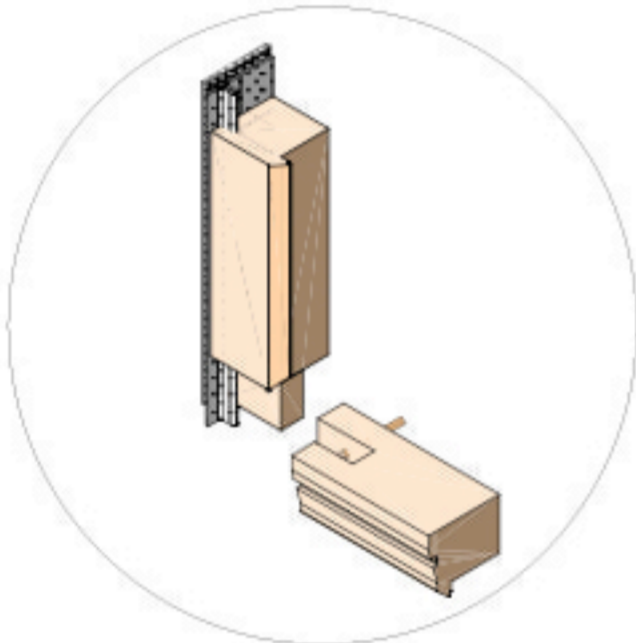

DOUBLE-HUNG WINDOW STANDARD FEATURES

Woodworking & Design LLC
J.S. BENSON
BUILDING CUSTOM WINDOWS SINCE 1978

1741 Route 7 South, Middlebury, VT 05753
Tel. 802-254-3515 • Fax 802-254-4874
www.jsbensonwoodworking.com

Traditional Beaded Casings
Mortice & Tenoned

Adjustable Interlock Brass Jamb Liners
with concealed spring balances.
Traditional Weight & Pulley also available.

One Piece Checkrails with
Pegged Through Tenons

Full 8/4 Sill Nose
with Traditional Detailing

Many interior woods available

7/8" True Divided Light Muntins

Low-E Argon Insulating Glass
U-Value .29 Meets Energy Code
Warm Edge Technology Seals
10 Year Warranty.
Restoration glass also available
insulated or single glazed.