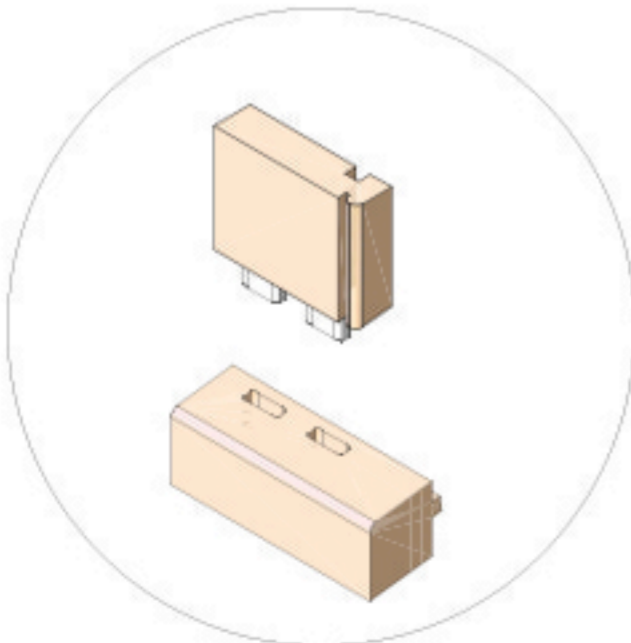

Traditional Beaded Casings
Mortice & Tenoned

Adjustable Interlock Brass Jamb Liners
with concealed spring balances.
Traditional Weight & Pulley also available.

One Piece Checkrails with
Pegged Through Tenons

Full 8/4 Sill Nose
with Traditional Detailing

Many interior woods available

7/8" True Divided Light Muntins

Low-E Argon Insulating Glass
U-Value .29 Meets Energy Code
Warm Edge Technology Seals
10 Year Warranty.
Restoration glass also available
insulated or single glazed.