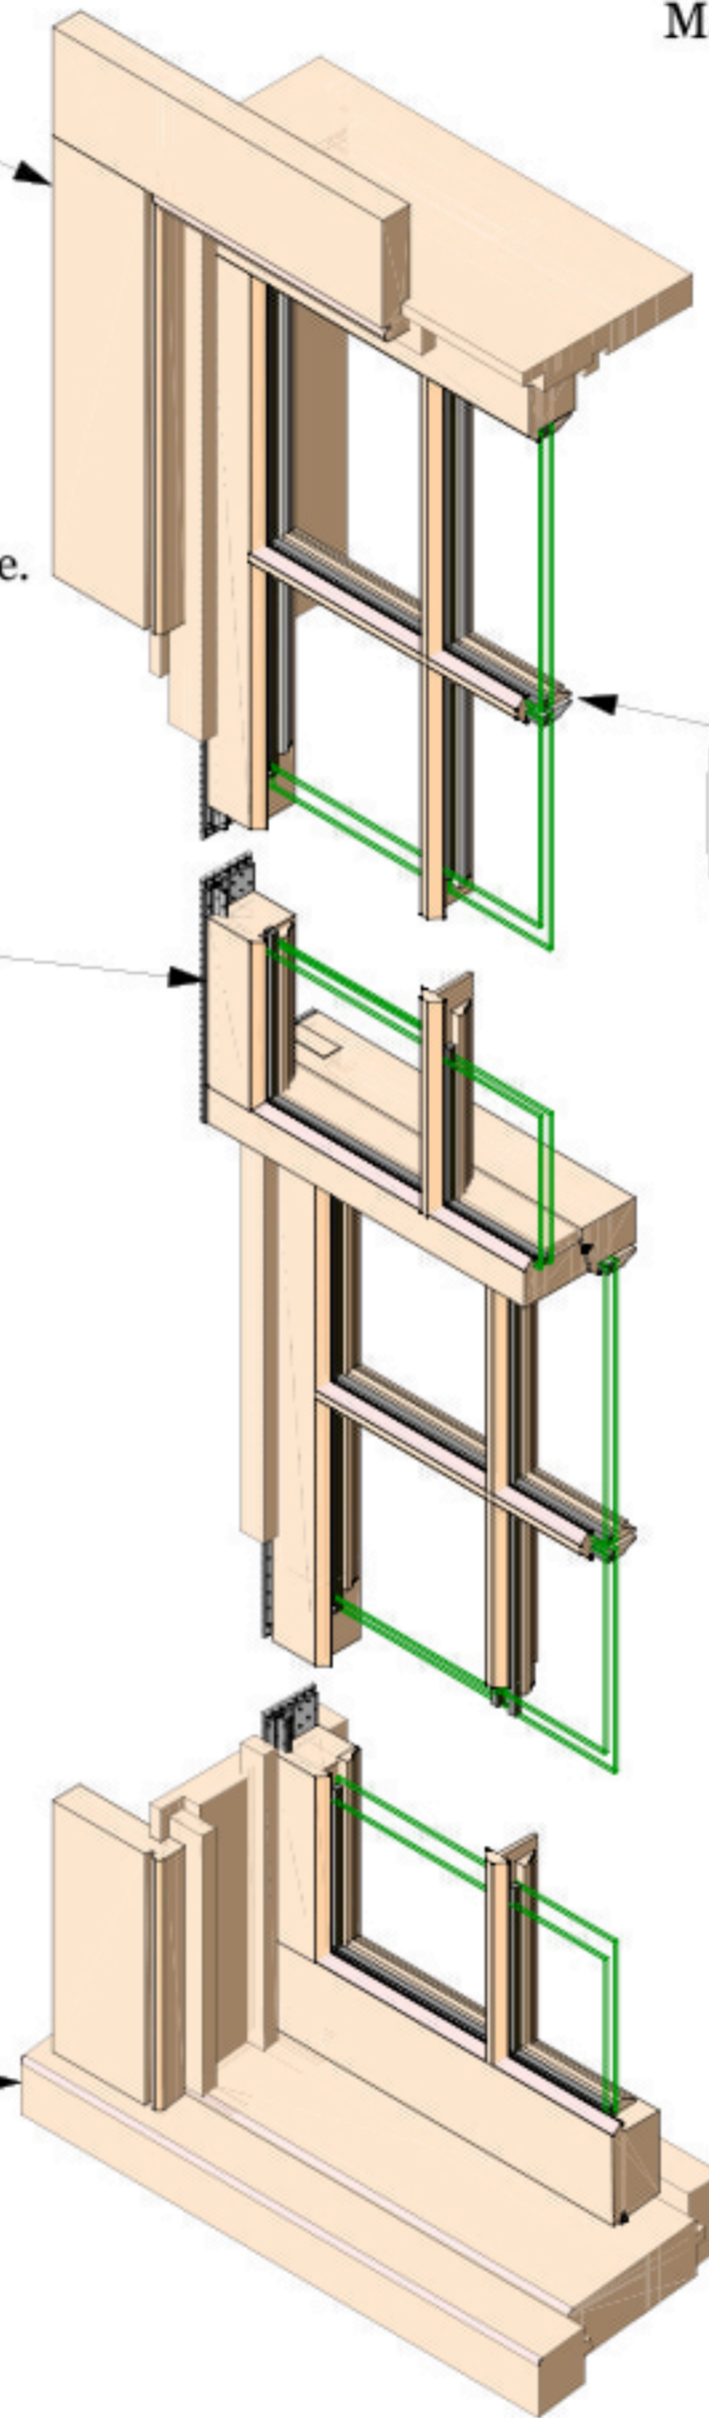

DOUBLE-HUNG WINDOW STANDARD FEATURES

Woodworking & Design LLC
J.S. BENSON
BUILDING CUSTOM WINDOWS SINCE 1978

1741 Route 7 South, Middlebury, VT 05753
Tel. 802-254-3515 • Fax 802-254-4874
www.jsbensonwoodworking.com

Traditional Beaded Casings
Mortice & Tenoned

Adjustable Interlock Brass Jamb Liners
with concealed spring balances.
Traditional Weight & Pulley also available.

One Piece Checkrails with
Pegged Through Tenons

Full 8/4 Sill Nose
with Traditional Detailing

Many interior woods available

7/8" True Divided Light Muntins

Low-E Argon Insulating Glass
U-Value .29 Meets Energy Code
Warm Edge Technology Seals
10 Year Warranty.
Restoration glass also available
insulated or single glazed.