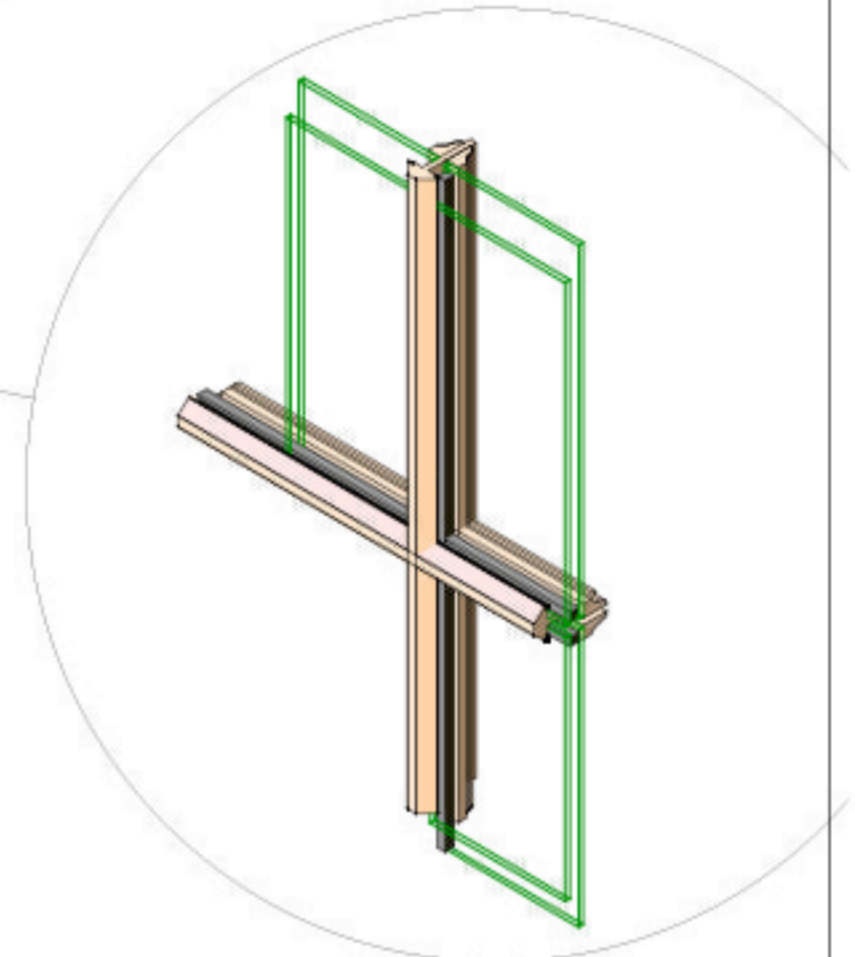

Traditional Beaded Casings
Mortice & Tenoned

Adjustable Interlock Brass Jamb Liners
with concealed spring balances.
Traditional Weight & Pulley also available.

One Piece Checkrails with
Pegged Through Tenons

Full 8/4 Sill Nose
with Traditional Detailing

Many interior woods available

7/8" True Divided Light Muntins

Low-E Argon Insulating Glass
U-Value .29 Meets Energy Code
Warm Edge Technology Seals
10 Year Warranty.
Restoration glass also available
insulated or single glazed.