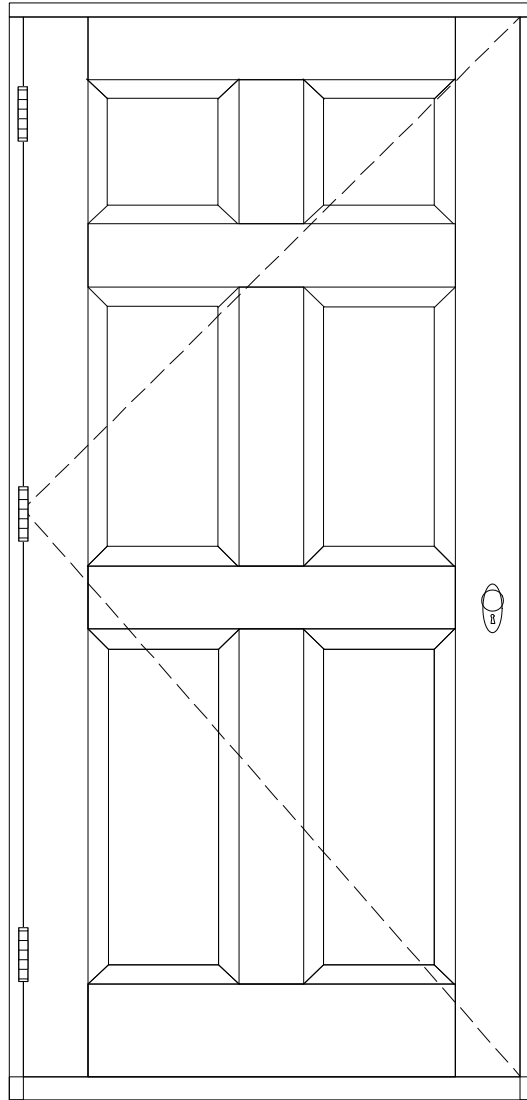

J. S. BENSON

WOODWORKING & DESIGN, LLC

INTERIOR DOORS

TYPES AVAILABLE:

Rail and stile with custom panels, and mouldings.
French glazed doors. Pocket doors. Top-hung folding.
Flush doors with blue print matched and balanced
veneers in any species available. Sound rated doors.
All can be made with shaped tops or bowed in plan.

STANDARDS:

1) 2-1/4" Stave-core stiles and rails. Mortice & tenon joinery.
2) Brass ball bearing hinges in many finishes.
3) Sealed and primed or sanded and sealed for natural wood.
4) Warp resistant honeycomb cores for veneered flush doors.
5) Many operating systems available.

OPTIONS:

1) Special finishes including fuming and faux marble.

1741 Route 7 South
Middlebury, Vermont 05753
1-800-339-3515
E-mail: jsbwood@sover.net
Web: jsbensonwoodworking.com

Copyright 2013 J. S. Benson Woodworking & Design